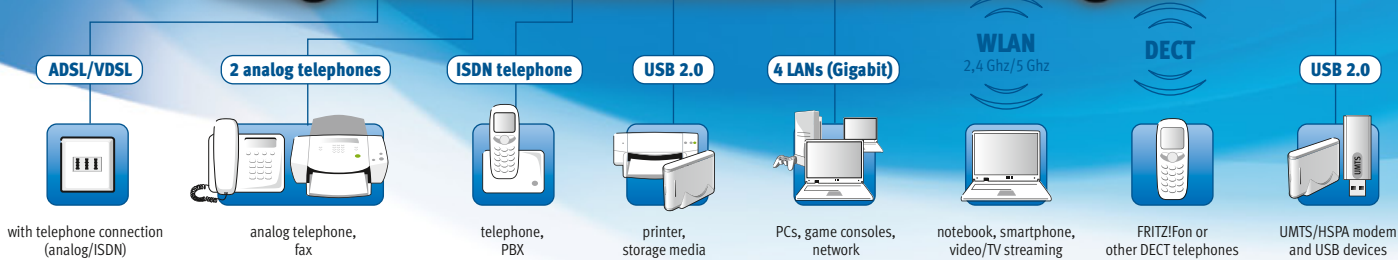

The FRITZ!Box 7390's two high-speed USB 2.0 ports with advanced NAS functionality, media server and online storage integration enable new applications to be added to the network. This means that content such as films, music and images are available across the entire network, even when the computer is switched off, and can be played back on UPnP AV-compatible equipment (e.g. HD televisions or stereo systems).

The FRITZ!Box 7390 features an extensive range of software. This includes, for example, a telephone book, firewall, child protection, fax reception, VPN, WLAN night service, WLAN auto-channel and an integrated answering machine.

### Highlights at a glance

- Fast Internet access via integrated VDSL-/ADSL2+ modem (up to 100 Mbit/s)
- WLAN N router for up to 300 Mbit/s\*
- Router operation at cable modem or with UMTS stick
- Dual WLAN N for simultaneous use of 2.4 GHz and 5 GHz
- Telephone system for Internet and fixed-line network with Fax-to-Mail
- DECT base station for connecting up to 6 cordless telephones
- 512 MB integrated network storage with NAS functionality
- Media server for music, images and videos across the network
- 2 high-speed USB 2.0 ports for printer and network storage
- WLAN guest access – secure surfing for friends and visitors
- Integrates iPhones and Android smartphones wirelessly in the home network and allows fixed-line and Internet telephony
- Simple setup via browser interface

The FRITZ!Box 7390 has won numerous awards:

„The best WLAN router currently available“